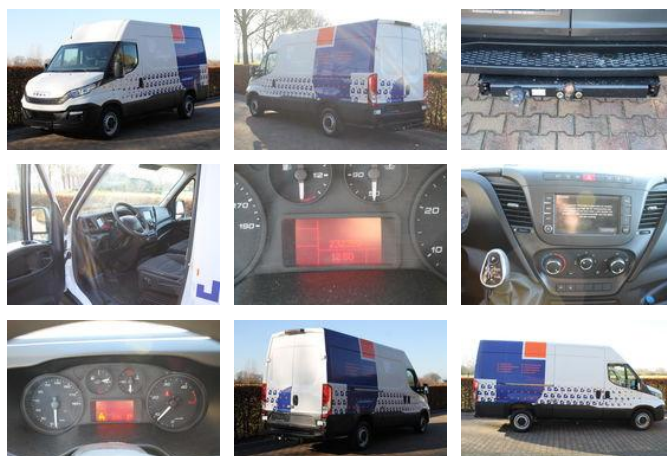

Iveco Daily 35S16V 2.3 HOOG LANG AUTOMAAT

General features

| | |
|----------------------------|------------|
| Brand | Iveco |
| Model | Daily |
| Subcategory | Closed |
| Licence plate | V-973-BT |
| Odometer reading | 232.359km |
| Construction year | 2017 |
| Date of first registration | 17-01-2017 |
| Color | White |
| Condition | Used |
| Fuel | Diesel |
| Emission class | Euro 6 |
| Reference | V-973-BT |

Characteristics

| | |
|-------------------|---------|
| Empty weight | 2.231kg |
| Load capacity | 1.243kg |
| GWV | 3.500kg |
| Door count | 5 |
| Cylinder contents | 2.287cc |

Iveco Daily 35S16V 2.3 HOOG LANG AUTOMAAT

Technical specifications

| | |
|--------------------|-----------|
| Number of axes | 2 |
| Axis configuration | 4x2 |
| Transmission | Automatic |
| Engine output | 155hp |

Description

= Additional options and accessories = - Adjustable steering wheel - Anti-slip regulation - Driver's airbag - Electrically adjustable door mirrors - Electrically operated front windows - Electronic brakeforce distribution - Heated door mirrors - Heat reflecting glass - Hill-hold control - Immobiliser - Partition - Partition without window - Power steering - Rear head rests - Remote central locking - Seat belt tensioners - Sliding side door right - Tinted glass - Towbar = More information = length/height: L2H2 = Dealer information = WWW.HVANDEBUNTE.COM PRIJS EXCLUSIEF B.T.W (NETTO PRIJS)